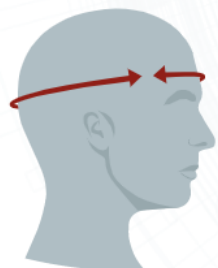

HOW TO MEASURE FOR PROPER HELMET FIT

Head measurements are used to ensure a comfortable and safe experience while wearing the helmet. To measure head circumference, use a seamstress/tailor's tape measure or a piece of string with a roll tape measure. Wrap a tape measure or string around your forehead, level to the ground and around the largest point on the back of your head.

The measurement should be about one inch above the eye brows. If you used a string, hold the point where it ended against the roll tape to find the measurement.

Helmet Size	Hat Size	Inches	Centimeters
2XS	6 ⁷/₈	Less than 21 ³/₄	Less than 56
XS	7	21 ³/₄ to 22 ¹/₈	56 - 57
SM	7 ¹/₈	22 ¹/₈ to 22 ³/₈	57 - 58
MD	7 ¹/₄	22 ³/₈ to 22 ³/₄	58 - 59
LG	7 ³/₈	22 ³/₄ to 23 ¹/₈	59 - 60
XL	7 ¹/₂	23 ¹/₈ to 23 ¹/₂	60 - 61
2XL	7 ⁵/₈	23 ¹/₂ to 24	61 - 62
3XL	7 ³/₄	24 to 24 ³/₈	62 - 63
4XL	7 ⁷/₈	24 ³/₈ and Up	63 and Up

Note: Due to variations in head shape, not all the same measurements will result in the same size helmet configuration.

ParacleteLifeSupp